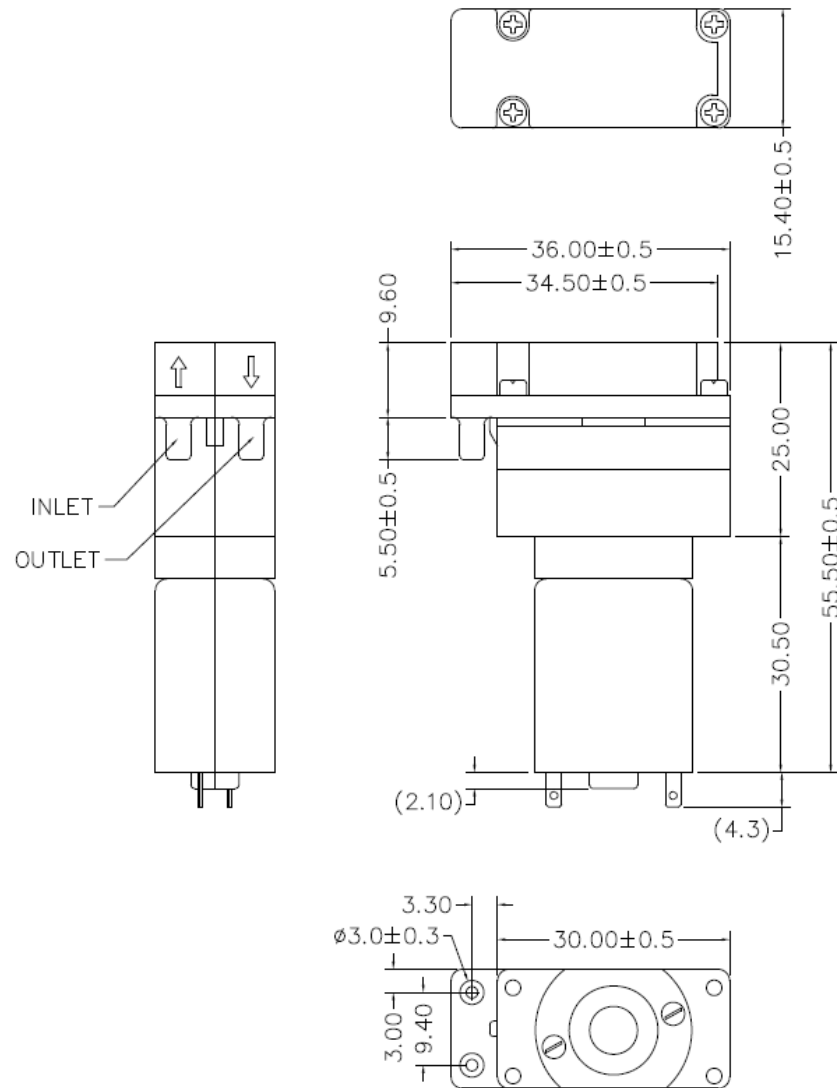

KPM20B-4B Mini Air Pump

Product Dimension

Unit: mm

Product Performance

Electrical Properties		Physical Properties		Pneumatic Properties	
Rated Voltage	4.0VDC	Noise	<70dB (A)	Free Flow	>1300ml/min
Max Current	<430mA	RatedLife	30000times	Pressure Range	0~400mmHg