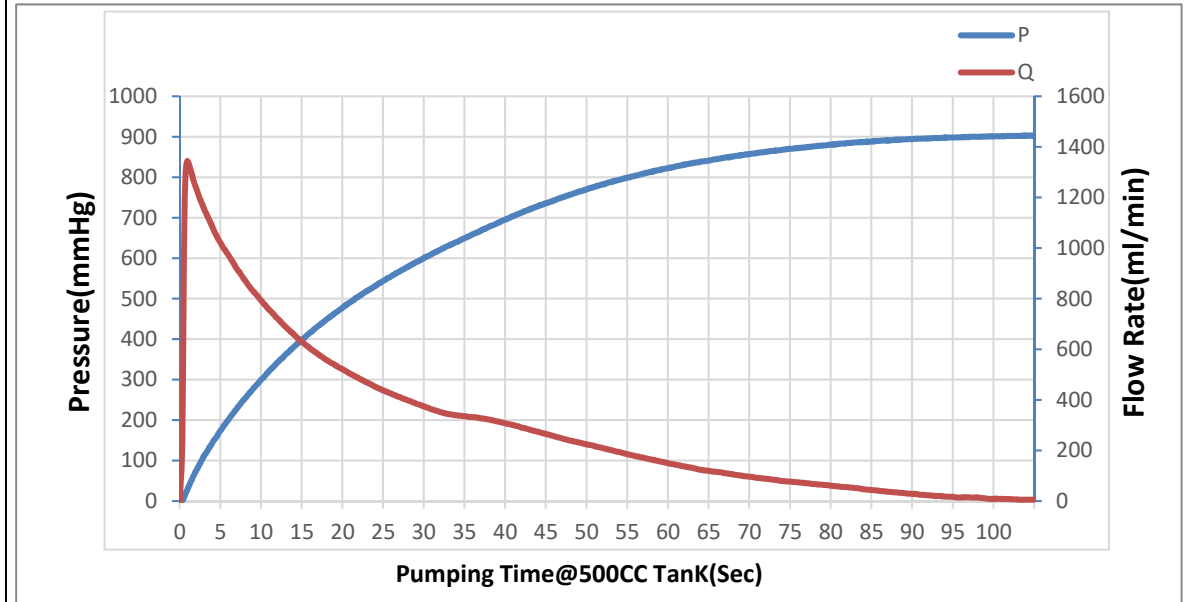

KPM20B-4B Mini Air Pump

Product Dimension

Unit: mm

Product Performance

Electrical Properties		Physical Properties		Pneumatic Properties	
Rated Voltage	4.0VDC	Noise	<70dB (A)	Free Flow	>1300ml/min
Max Current	<430mA	RatedLife	30000times	Pressure Range	0~400mmHg