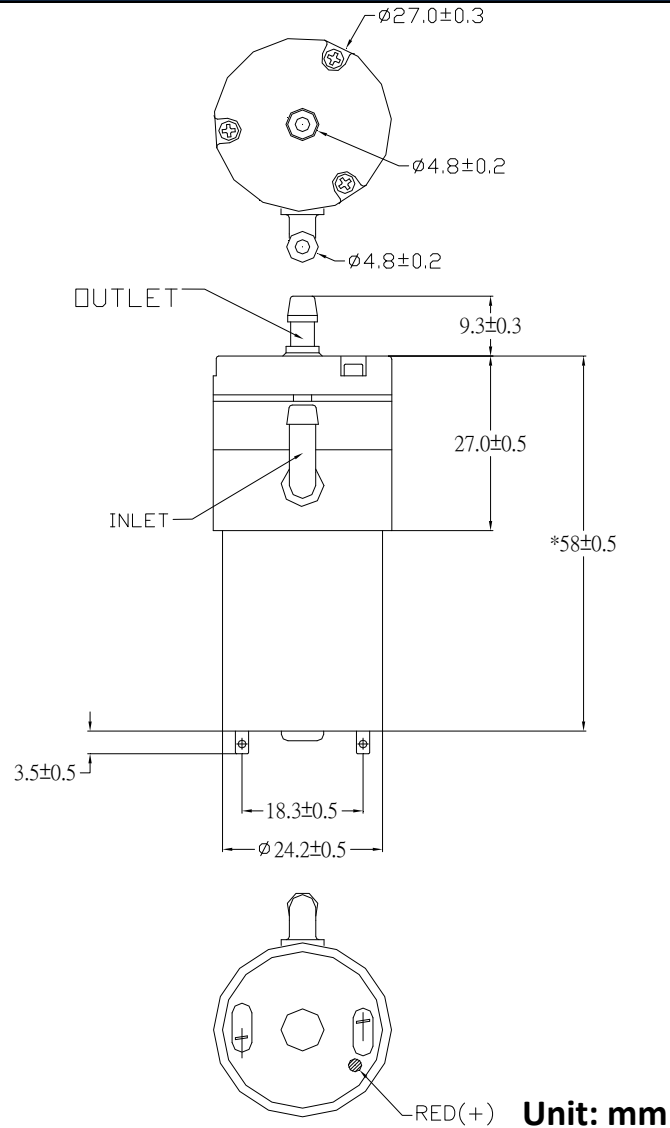

# KPM27L-12D Mini Air Pump

## Product Dimension

## Product Performance

Electrical Properties		Physical Properties		Pneumatic Properties	
Rated Voltage	12.0VDC	Noise	<60dB (A)	Free Flow	>1800ml/min
Max Current	<300mA	Rated Life	30000times	Pressure Range	0~400mmHg