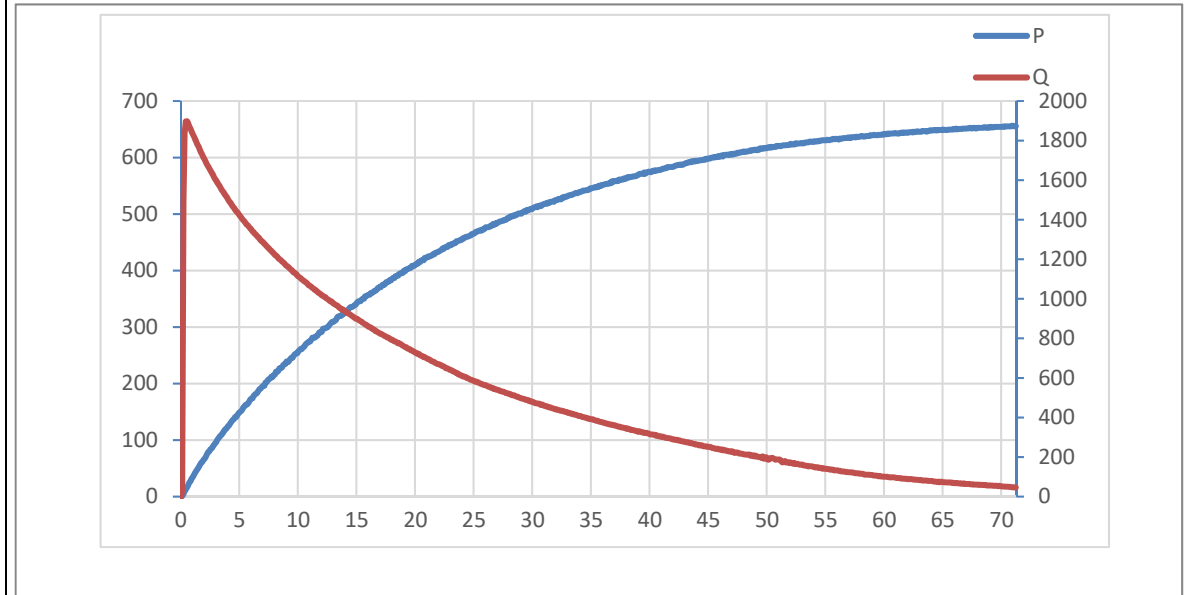

# KPM27L-12D Mini Air Pump

## Product Dimension

## Product Performance

Electrical Properties		Physical Properties		Pneumatic Properties	
Rated Voltage	12.0VDC	Noise	<60dB (A)	Free Flow	>1800ml/min
Max Current	<300mA	Rated Life	30000times	Pressure Range	0~400mmHg