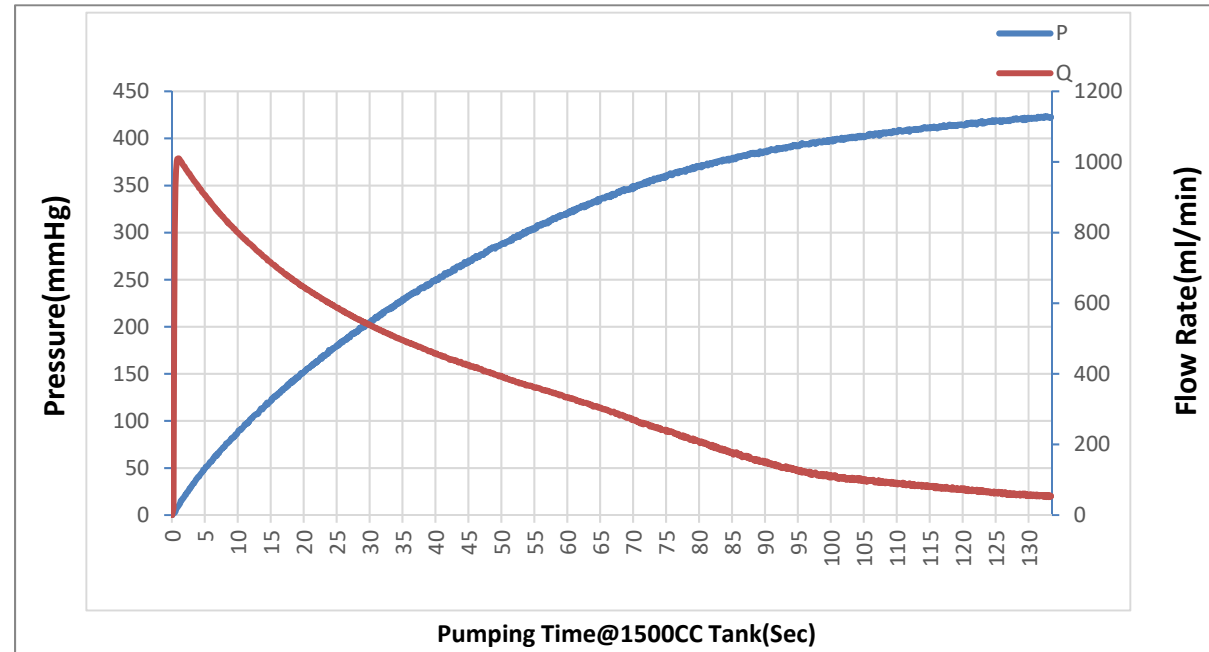

# KPM27W-12B Mini Air Pump

## Product Dimension

Unit: mm

## Product Performance

Electrical Properties		Physical Properties		Pneumatic Properties	
Rated Voltage	12VDC	Noise	<65dB (A)	FreeFlow	>1000ml/min
Max Current	<150mA	RatedLife	80000times(5.3VDC)	Pressure Range	0~389mmHg