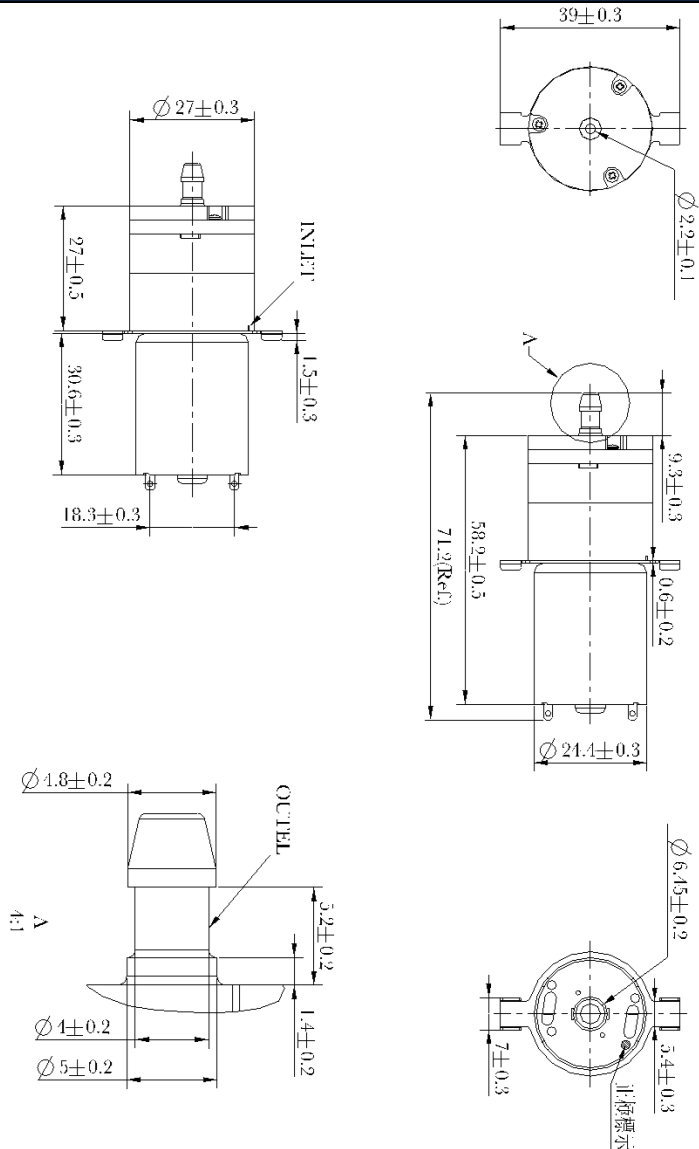

# KPM27W-12B Mini Air Pump

## Product Dimension

Unit: mm

## Product Performance

Electrical Properties		Physical Properties		Pneumatic Properties	
Rated Voltage	12VDC	Noise	<65dB (A)	FreeFlow	>1000ml/min
Max Current	<150mA	RatedLife	80000times(5.3VDC)	Pressure Range	0~389mmHg