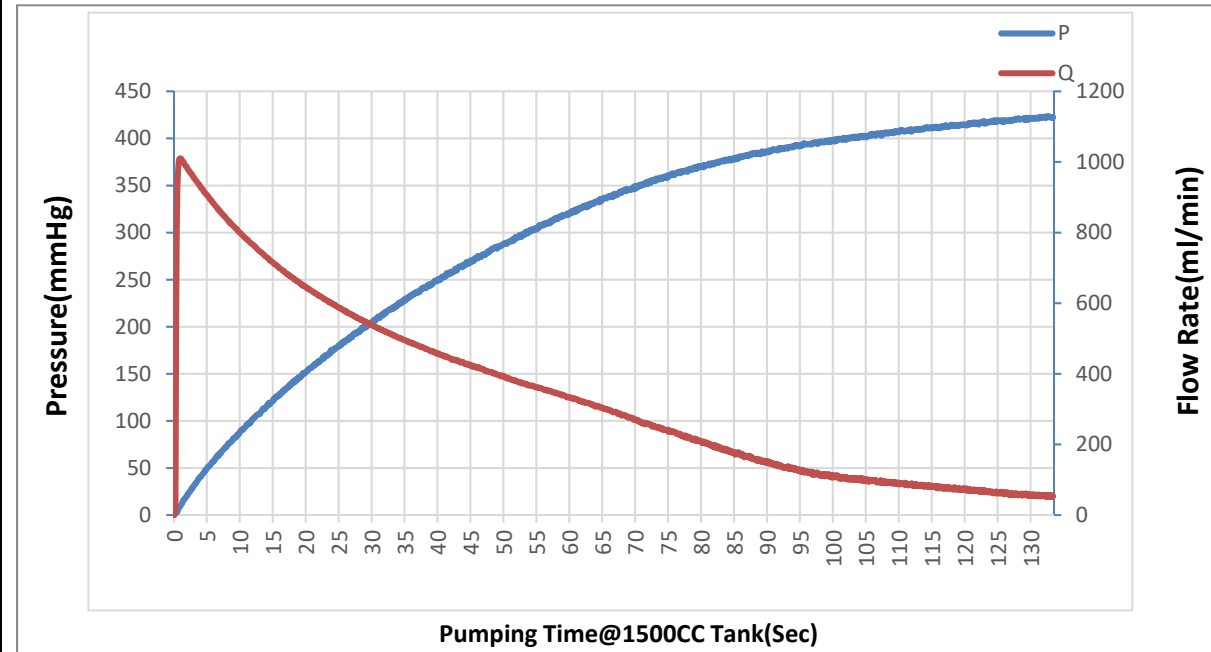

KPM27W-6H Mini Air Pump

Product Dimension

Unit: mm

Product Performance

Electrical Properties		Physical Properties		Pneumatic Properties	
Rated Voltage	6VDC	Noise	<65dB (A)	FreeFlow	>1000ml/min
Max Current	<350mA	RatedLife	30000times	Pressure Range	0~350mmHg