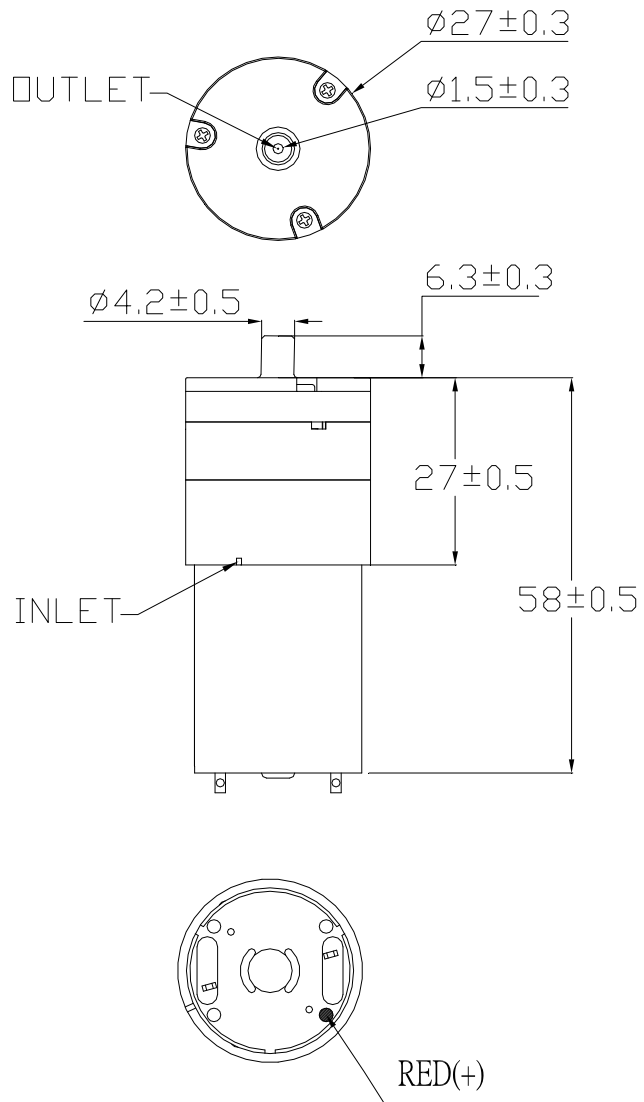

KPM27W-6H Mini Air Pump

Product Dimension

Unit: mm

Product Performance

Electrical Properties		Physical Properties		Pneumatic Properties	
Rated Voltage	6VDC	Noise	<65dB (A)	FreeFlow	>1000ml/min
Max Current	<350mA	RatedLife	30000times	Pressure Range	0~350mmHg