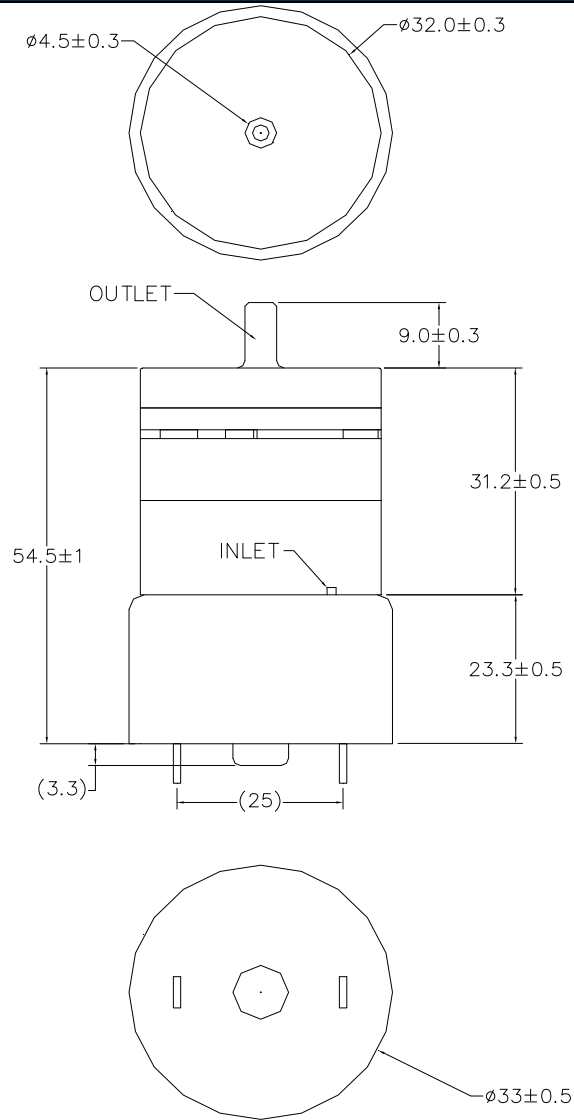

KPM32A-6C Mini Air Pump

Product Dimension

Unit: mm

Product Performance

Electrical Properties		Physical Properties		Pneumatic Properties	
Rated Voltage	6.0VDC	Noise	<65dB (A)	Free Flow	>3200ml/min
Max Current	<800mA	RatedLife	500 Hrs	Pressure Range	0~350mmHg