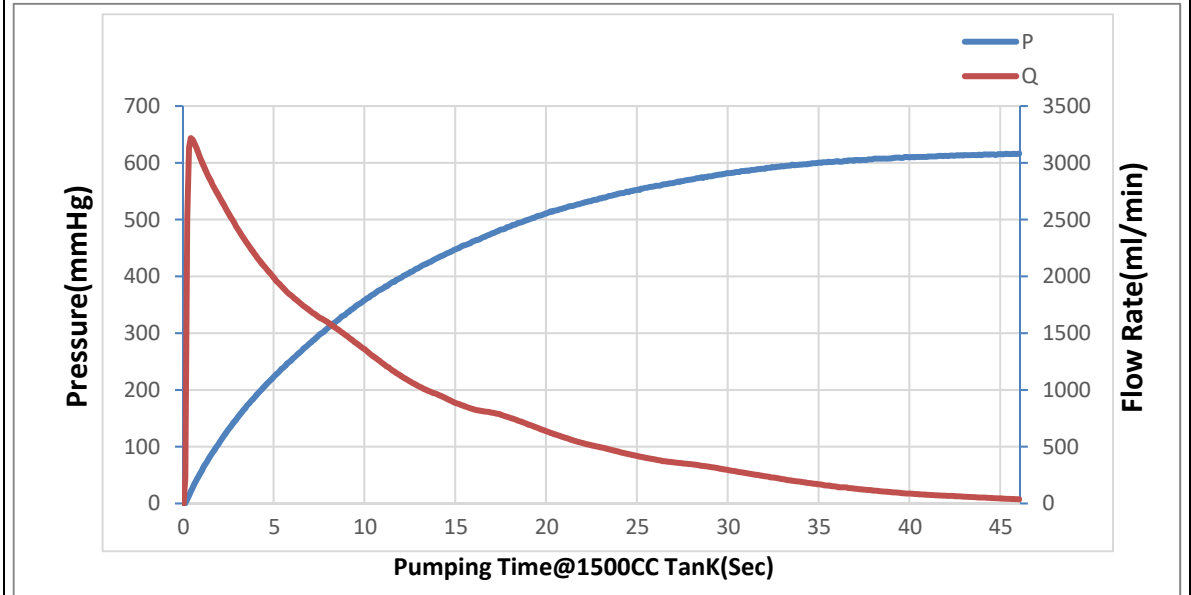

KPM32A-6C Mini Air Pump

Product Dimension

Unit: mm

Product Performance

Electrical Properties		Physical Properties		Pneumatic Properties	
Rated Voltage	6.0VDC	Noise	<65dB (A)	Free Flow	>3200ml/min
Max Current	<800mA	RatedLife	500 Hrs	Pressure Range	0~350mmHg