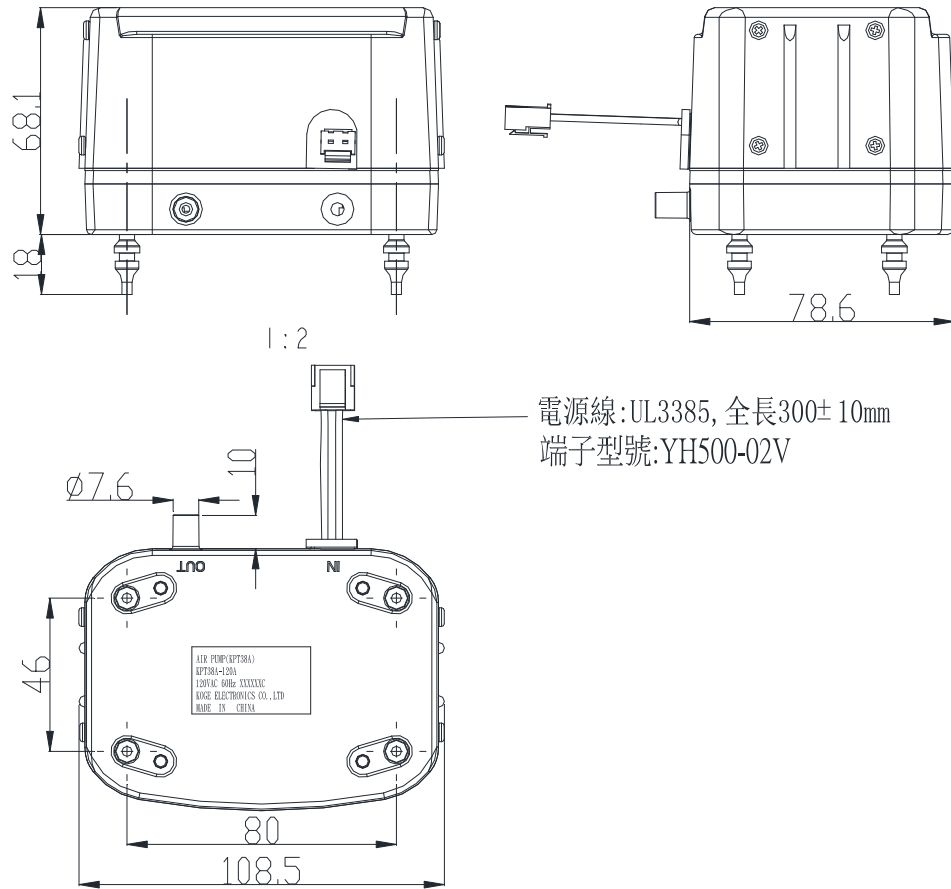

# KPT38A-120A Mini Air Pump

## Product Dimension

Unit: mm

## Product Performance

Electrical Properties		Physical Properties		Pneumatic Properties	
Rated Voltage	120VAC,60Hz	Noise	<50dB (A)	Free Flow	>15000ml/min
Max Current	<250mA	RatedLife	2000 Hrs	Pressure Range	225.5~324.5mmHg