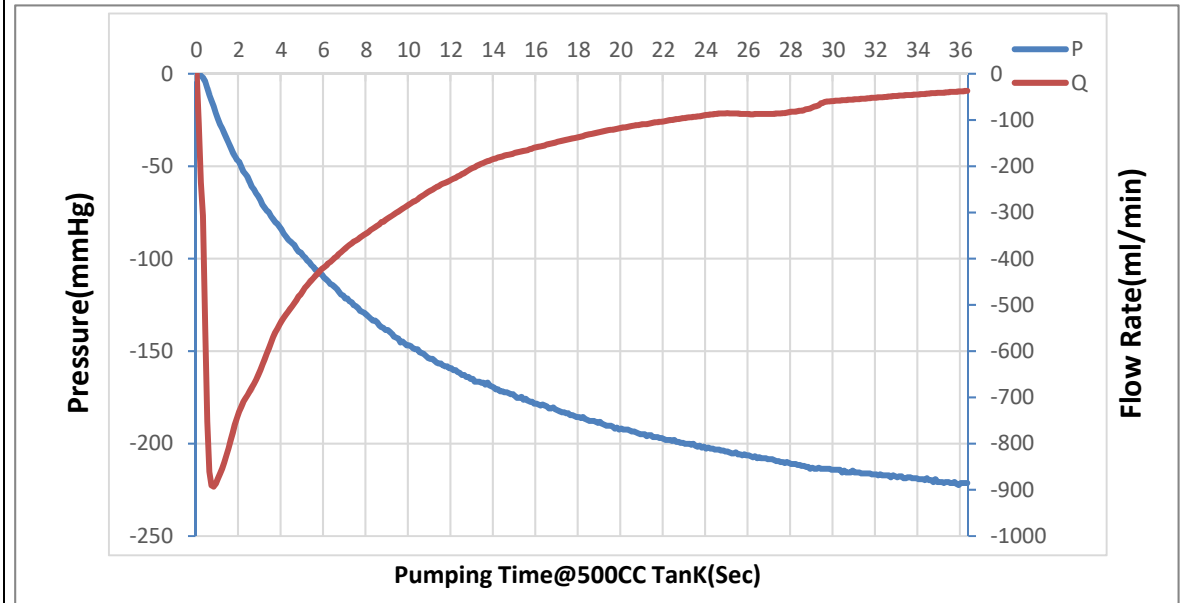

KPV14A-12A01 Mini Vacuum Pump

Product Dimension

Unit: mm

Product Performance

Electrical Properties		Physical Properties		Pneumatic Properties	
Rated Voltage	12.0VDC	Noise	<72dB (A)	Free Flow	>900ml/min
Max Current	<150mA	RatedLife	50000times	Pressure Range	-150~0mmHg