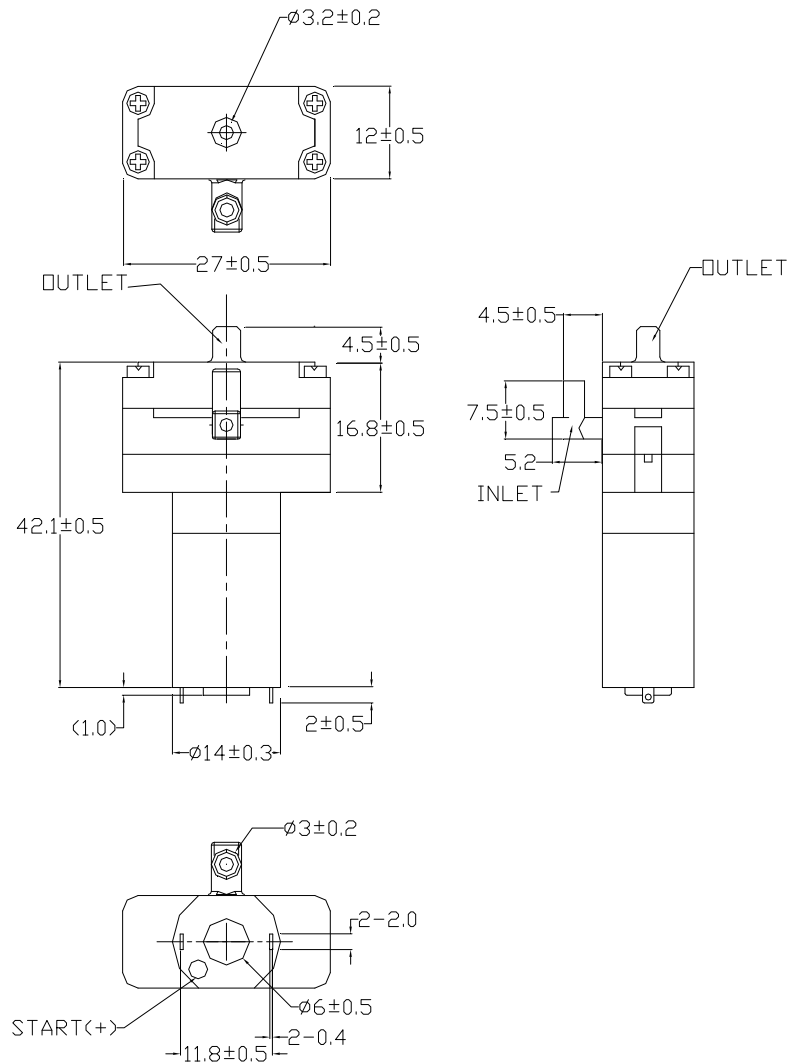

KPV14A-12A01 Mini Vacuum Pump

Product Dimension

Unit: mm

Product Performance

Electrical Properties		Physical Properties		Pneumatic Properties	
Rated Voltage	12.0VDC	Noise	<72dB (A)	Free Flow	>900ml/min
Max Current	<150mA	RatedLife	50000times	Pressure Range	-150~0mmHg