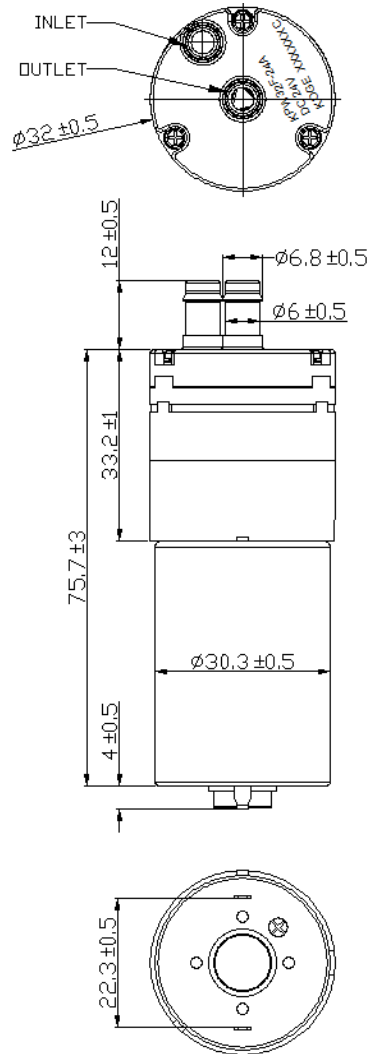

KPW32F-24A01 Water Pump

Product Dimension

Unit: mm

Product Performance

Product Specification

Electrical Properties		Physical Properties		Pneumatic Properties	
Rated Voltage	24.0 VDC	Noise	<65 dB (A)	Free Flow	>1500 ml/min
Max. Current	<410 mA	Rated Life	10000 cycles (on 12S, off 30S)	Min. Pressure	2 Bar